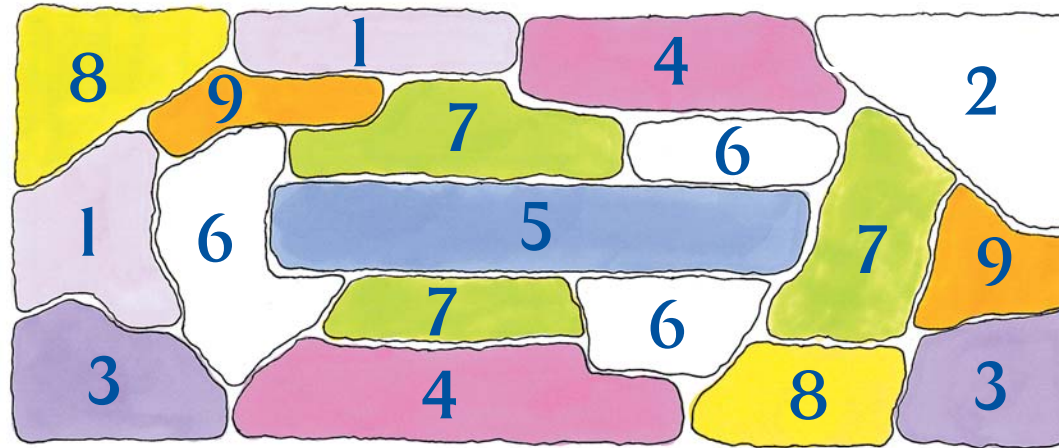

**9** Stella de Oro Daylily  
(Hemerocallis 'Stella de Oro')  
Height: 15 inches  
Space: 15 inches  
Blooms: May to Frost

**1** Wild Geranium  
(Geranium maculatum)  
Height: 1-2 Feet  
Space: 1 foot  
Blooms: May - June

**2** August Lily Hosta  
(Hosta plantaginea)  
Height: 18 inches  
Space: 18 inches  
Blooms: July - August

**3** Golden-Edged Hosta  
(Hosta fortunei)  
Height: 1-2 feet  
Space: 1 foot  
Blooms: July - August

## The Shady Garden Layout

**8** Lady's Mantle  
(Achelilla mollis)  
Height: 12-18 inches  
Space: 12 inches  
Blooms: May - June

**4** Pink Astilbe  
(Astilbe arendsii 'Rheinland')  
Height: 2 feet  
Space: 2 feet  
Blooms: June - July

**5** Great Blue Lobelia  
(Lobelia siphilitica)  
Height: 2 feet  
Space: 1 foot  
Blooms: August - September