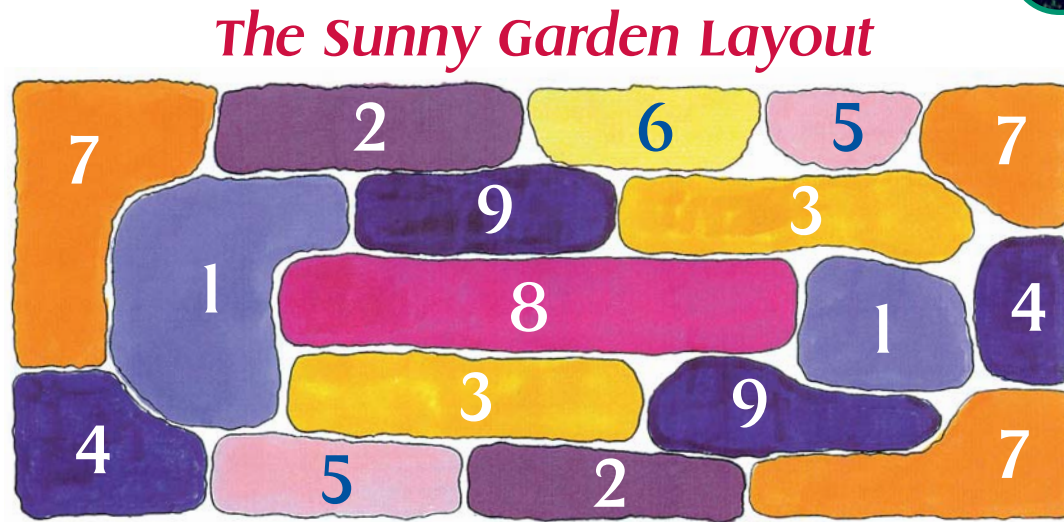

**9** New England Aster  
(*Aster novae-angliae*)  
Height: 4-5 Feet  
Space: 2 Feet  
Blooms: Midsummer to Frost

**1** Bee Balm; Bergamot  
(*Monarda fistula*)  
Height: 2-3 feet  
Space: 18 inches  
Blooms: late May to frost

**2** Johnson's Blue Geranium  
(*Geranium x 'Johnson's Blue'*)  
Height: 15-18 inches  
Space: 12 inches  
Blooms: May to frost

**3** Oxeye Sunflower  
(*Heliopsis helianthoides*)  
Height: 3-5 feet  
Space: 30 inches  
Blooms: All Summer

**8** Marsh Milkweed  
(*Asclepias incarnata*)  
Height: 3-5 feet  
Space: 1 foot  
Blooms: June through August

**4** May Night Salvia  
(*Salvia x Superba 'Mainacht'*)  
Height: 2 feet  
Space: 18 inches  
Blooms: Midsummer to frost

**7** Stella de Oro Daylily  
(*Hemerocallis 'Stella de Oro'*)  
Height: 15 inches  
Space: 15 inches  
Blooms: May to frost

**6** Moonbeam Coreopsis  
(*Coreopsis verticillata 'Moonbeam'*)  
Height: 12 inches  
Space: 12 inches  
Blooms: All Summer